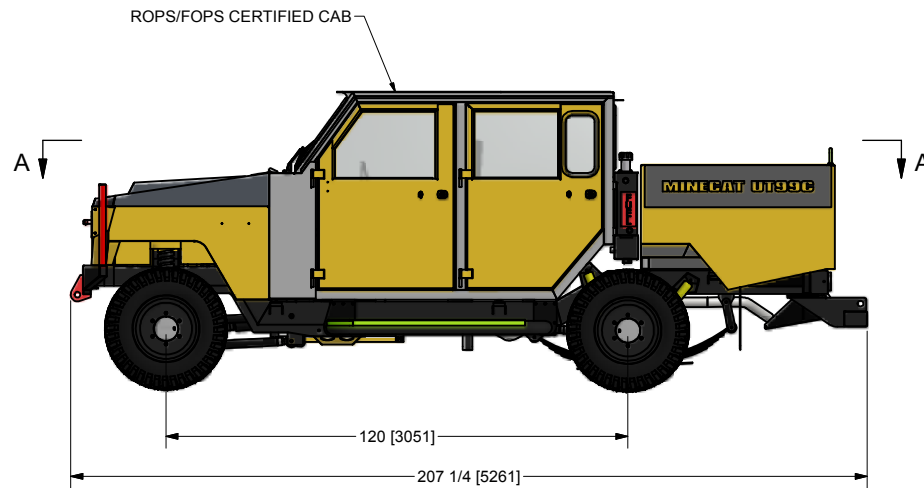

FRONT BUCKET SEATS SECTION A-A
3 POINT SEAT BELTS

**NOTE 1: DUE TO DESIGN UPGRADES
SOME DIMENSIONS AND COMPONENTS
MAY BE SUBJECT TO MINOR CHANGES.**

**NOTE 2: OTHER OPTIONAL ACCESSORIES
ARE AVAILABLE.**

SCALE: 1:25	MATERIAL:
DRAWN BY: T. VIEN	<small>UNLESS OTHERWISE NOTED TOLERANCING IS AS FOLLOWS: FRACTIONAL = +/- .176 1 DECIMAL = +/- .030 2 DECIMAL = +/- .010 3 DECIMAL = +/- .005 BREAK ALL SHARP EDGES</small>
REVIEWED BY:	
CHECKED BY:	
DATE: 1/3/2014	

**Industrial
Fabrication Inc.**
Sudbury, Ontario, Canada
Phone: (705) 523-1621
Fax: (705) 523-0565

TITLE MINECAT UT-99D CREW CAB WITH CARGO BOX	REV
PART # IFIX10049	