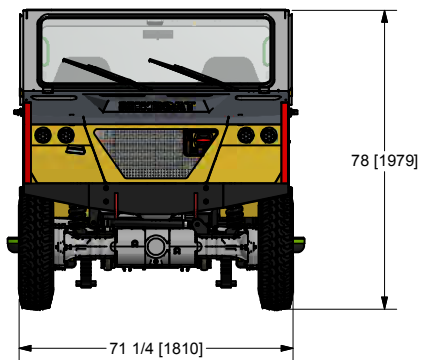

FRONT BUCKET SEATS SECTION A-A
3 POINT SEAT BELTS

**NOTE 1: DUE TO DESIGN UPGRADES
SOME DIMENSIONS AND COMPONENTS
MAY BE SUBJECT TO MINOR CHANGES.**

**NOTE 2: OTHER OPTIONAL ACCESSORIES
ARE AVAILABLE.**

SCALE: 1:25	MATERIAL:
DRAWN BY: T. VIEN	<small>UNLESS OTHERWISE NOTED TOLERANCING IS AS FOLLOWS: FRACTIONAL = +/- .176 1 DECIMAL = +/- .030 2 DECIMAL = +/- .010 3 DECIMAL = +/- .005 BREAK ALL SHARP EDGES</small>
REVIEWED BY:	
CHECKED BY:	
DATE: 1/3/2014	